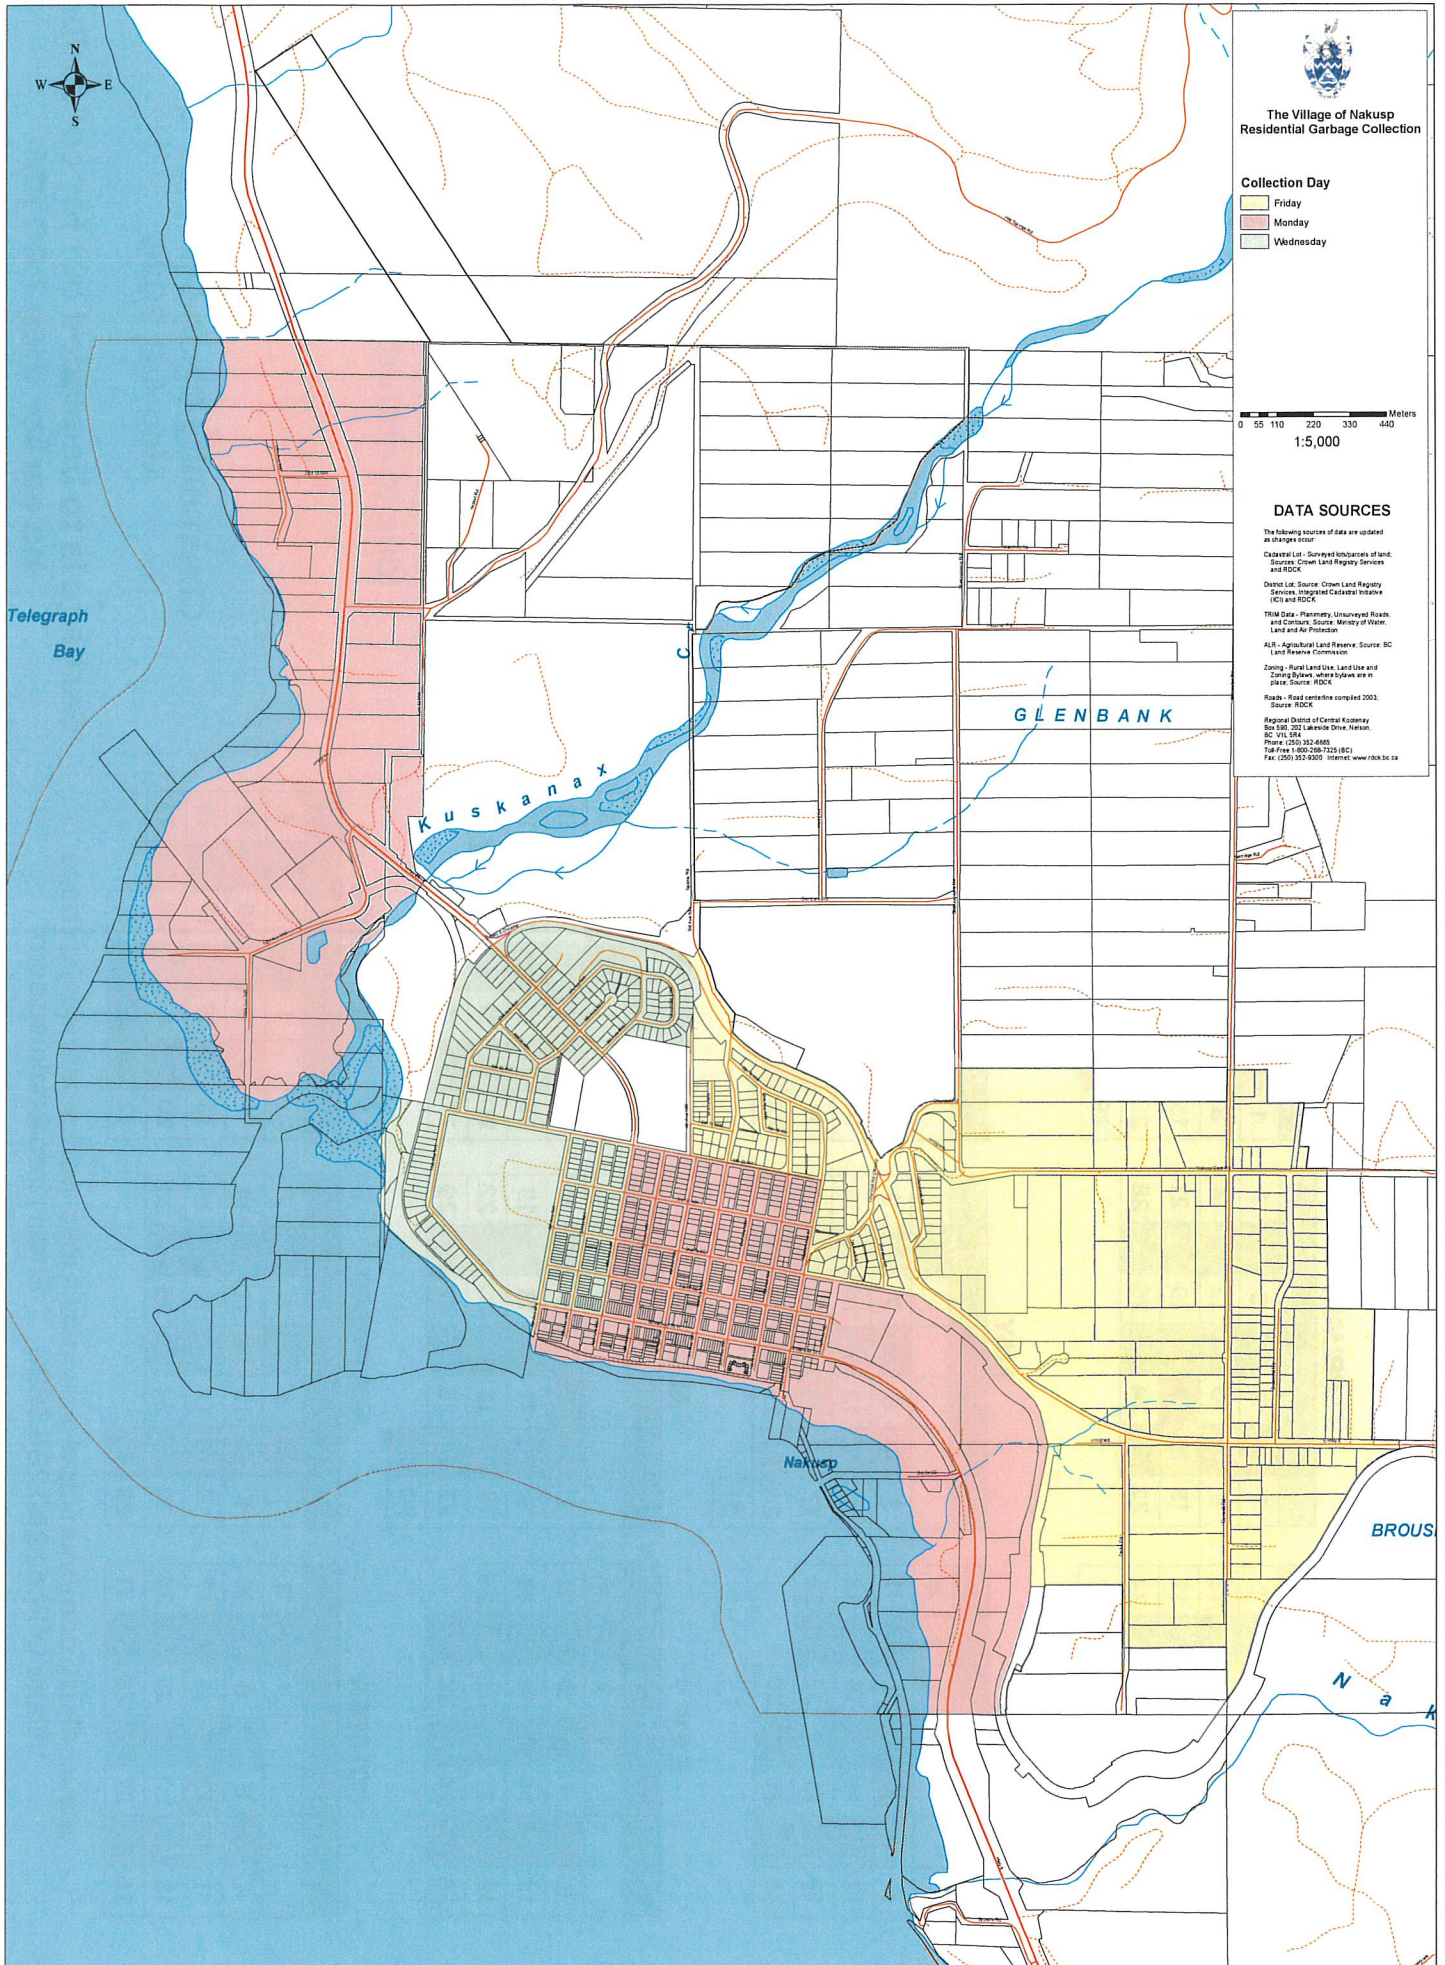

The Village of Nakup Residential Garbage Collection

Collection Day

- Friday
- Monday
- Wednesday

DATA SOURCES

Telegraph Bay

Kuskanax

GLENBANK

Nakup

BROUS

N a k